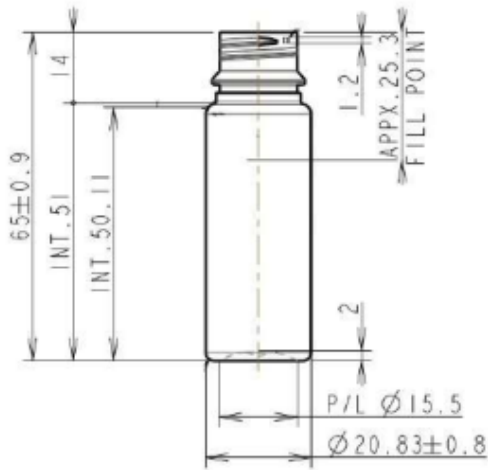

10ml Tube

General info

Item no. (SKU):	LS112270411601
Family / Range:	Tube
Capacity:	10ml
Neck:	18 ROPP
Shape:	Round
Material:	PET
Weight:	6.9
Colour:	All colours available
Suggested label size:	
Country of origin:	Lithuania

Packaging info

Packed in boxes

Box dimensions (mm):	594 x 394 x 448
Quantity per box (pcs):	2030
Boxes per pallet (pcs):	24
Quantity per pallet (pcs):	48720
Net weight (kg):	336
Gross weight (kg):	366
Pallet height (mm):	2400

Packed in PE bags on trays

Tray dimensions (mm):	
Quantity per tray (pcs):	
Quantity per PE bag (pcs):	
PE bags per tray (pcs):	
Trays per pallet (pcs):	
Quantity per pallet (pcs):	
Net weight (kg):	
Gross weight (kg):	
Pallet height (mm):	